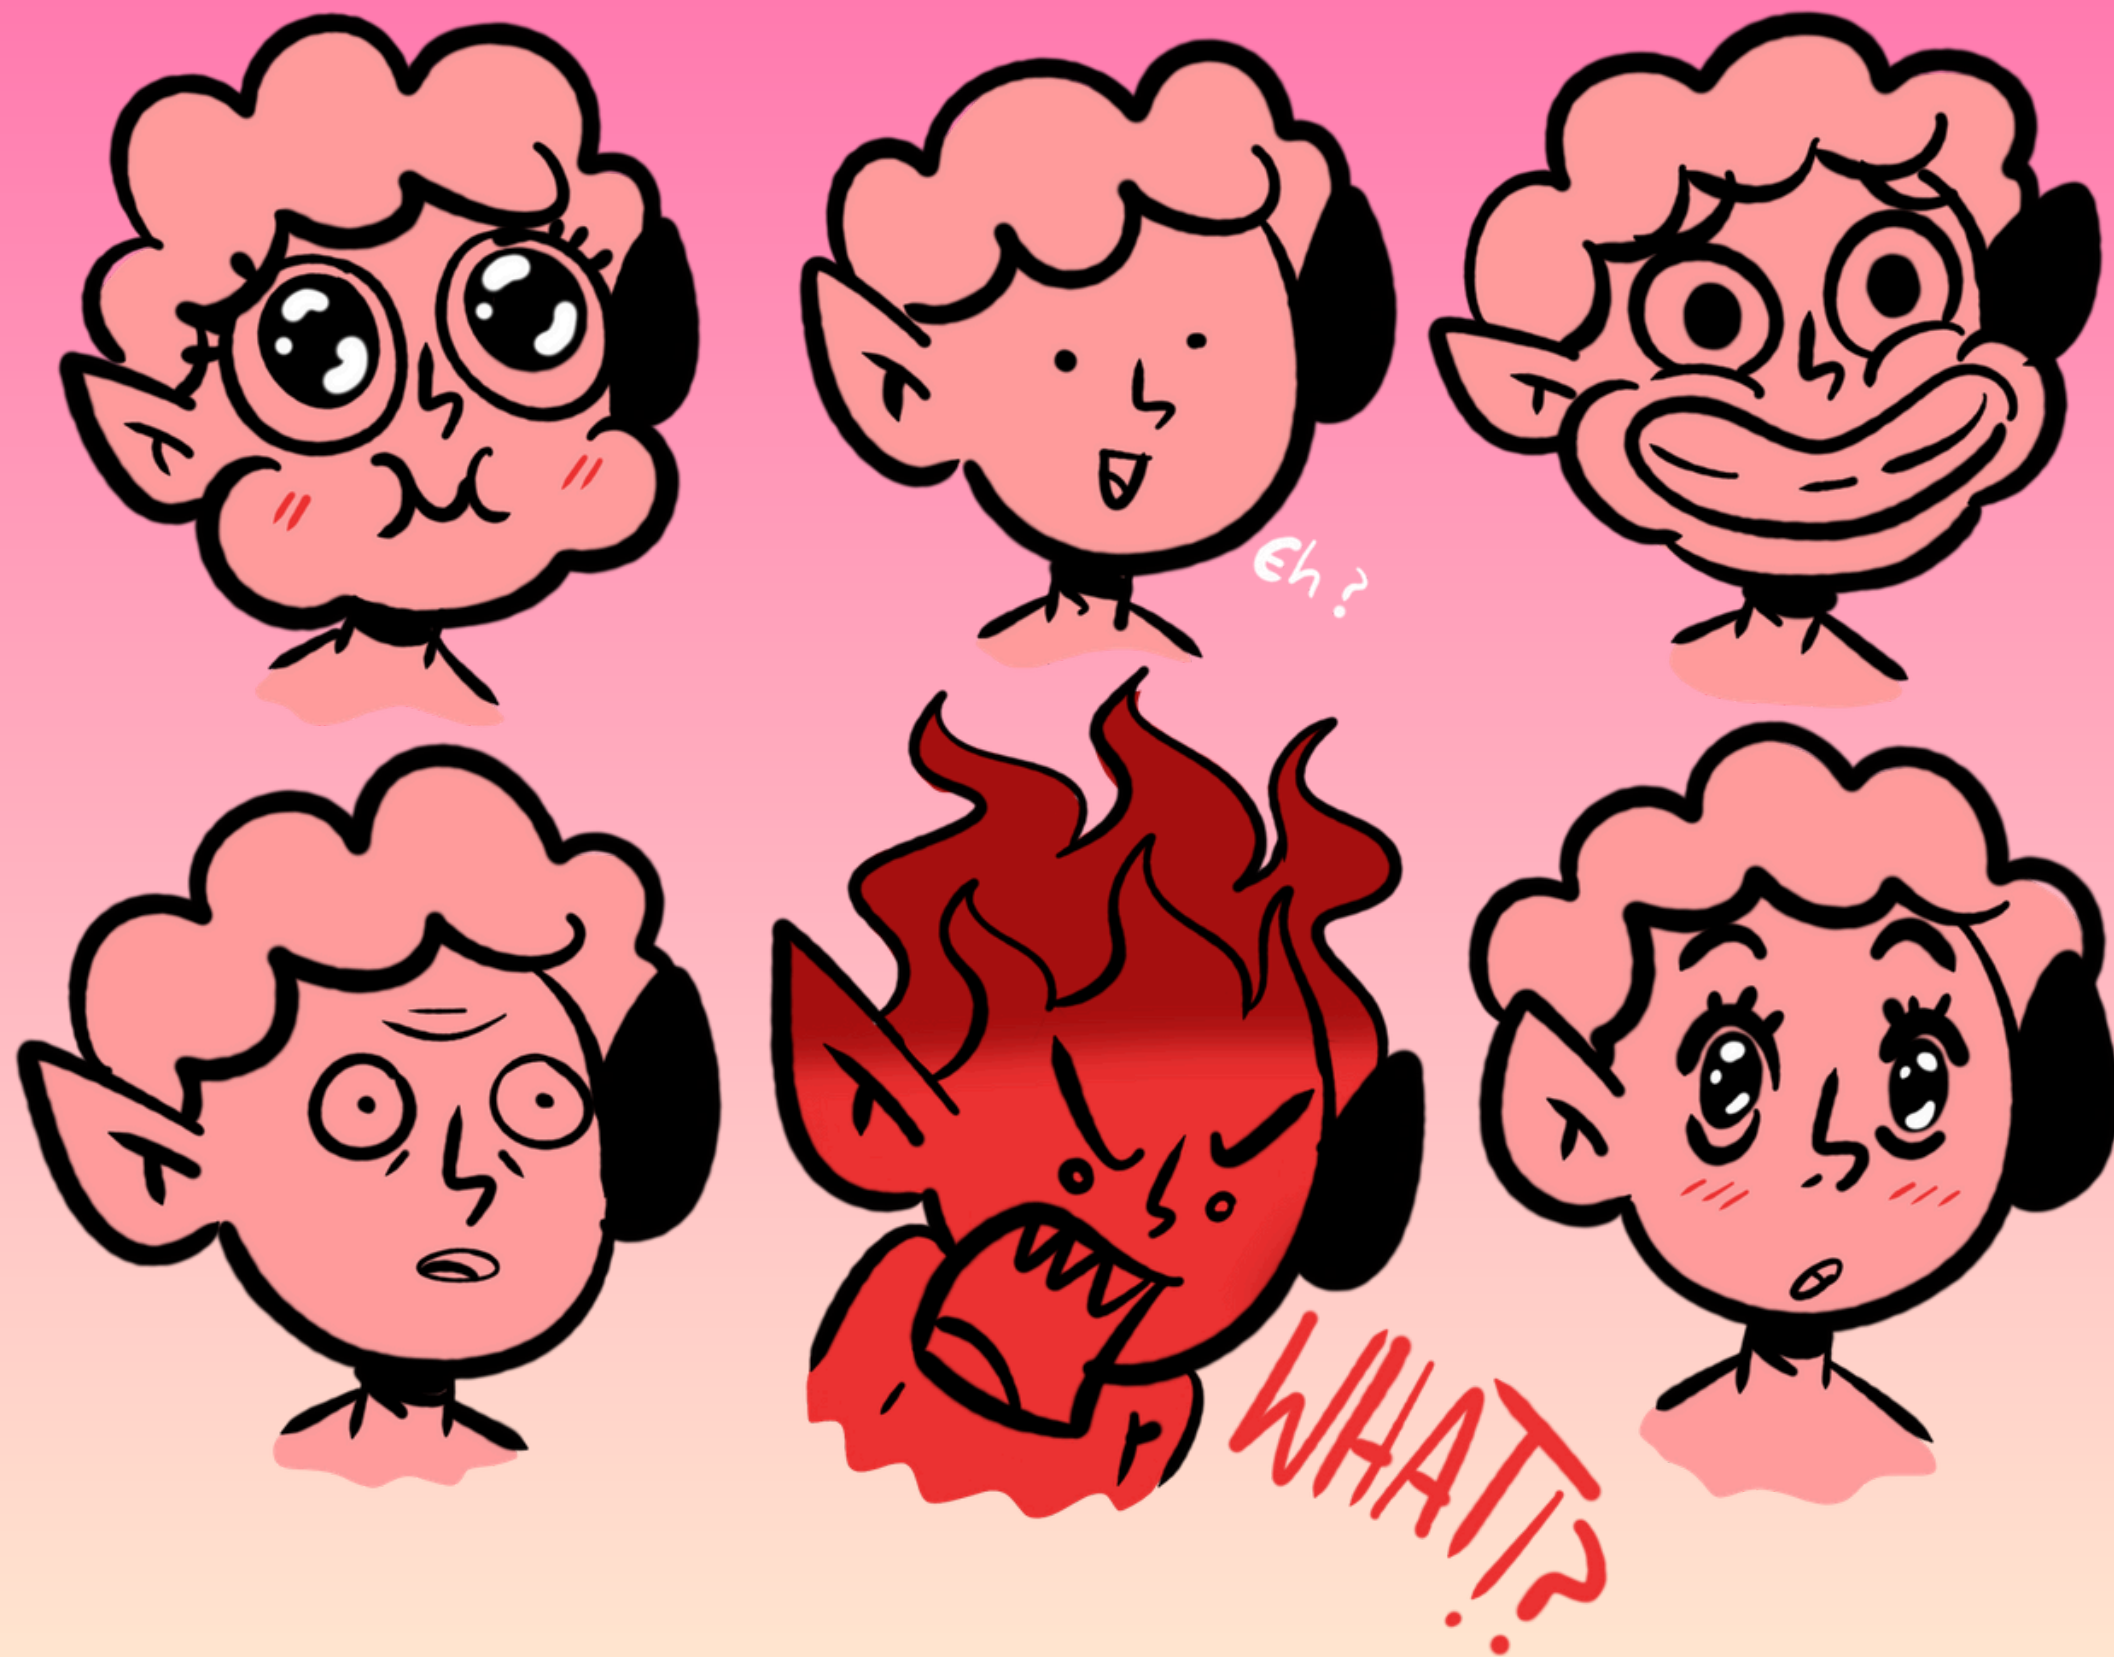

CUPID!

LEAVE ME ALONE!

Creator: Hannah Bennett

Title: "Cupid! Leave me alone!"

Genre: romance/comedy

Technique: 2D - traditional hand drawn

target audience: 12 - 17

Episodes: 12 " 15

LOGLINE & SYNOPSIS:

LOGLINE:

High achieving student, Rei, forms a pact with the angel Cupid to help her distract her rival in order to obtain class president, who coincidentally needs her help in order to gain his wings.

moon

Relationship inspiration The Main Characters

Cupid

Two cartoon Cupid characters with large, curly brown hair, pointed ears, and red gloves. One is holding a large yellow arrow. They are standing on a pink background with horizontal lines and colorful circles.

Cupid

Cupid is a helper of love, one of Eros's angels helping others fall in love.

He's a hard-working angel, desperate to earn his wings.

However, an accident involving the wrong arrow causes a human to see him, which could cost him his wings.