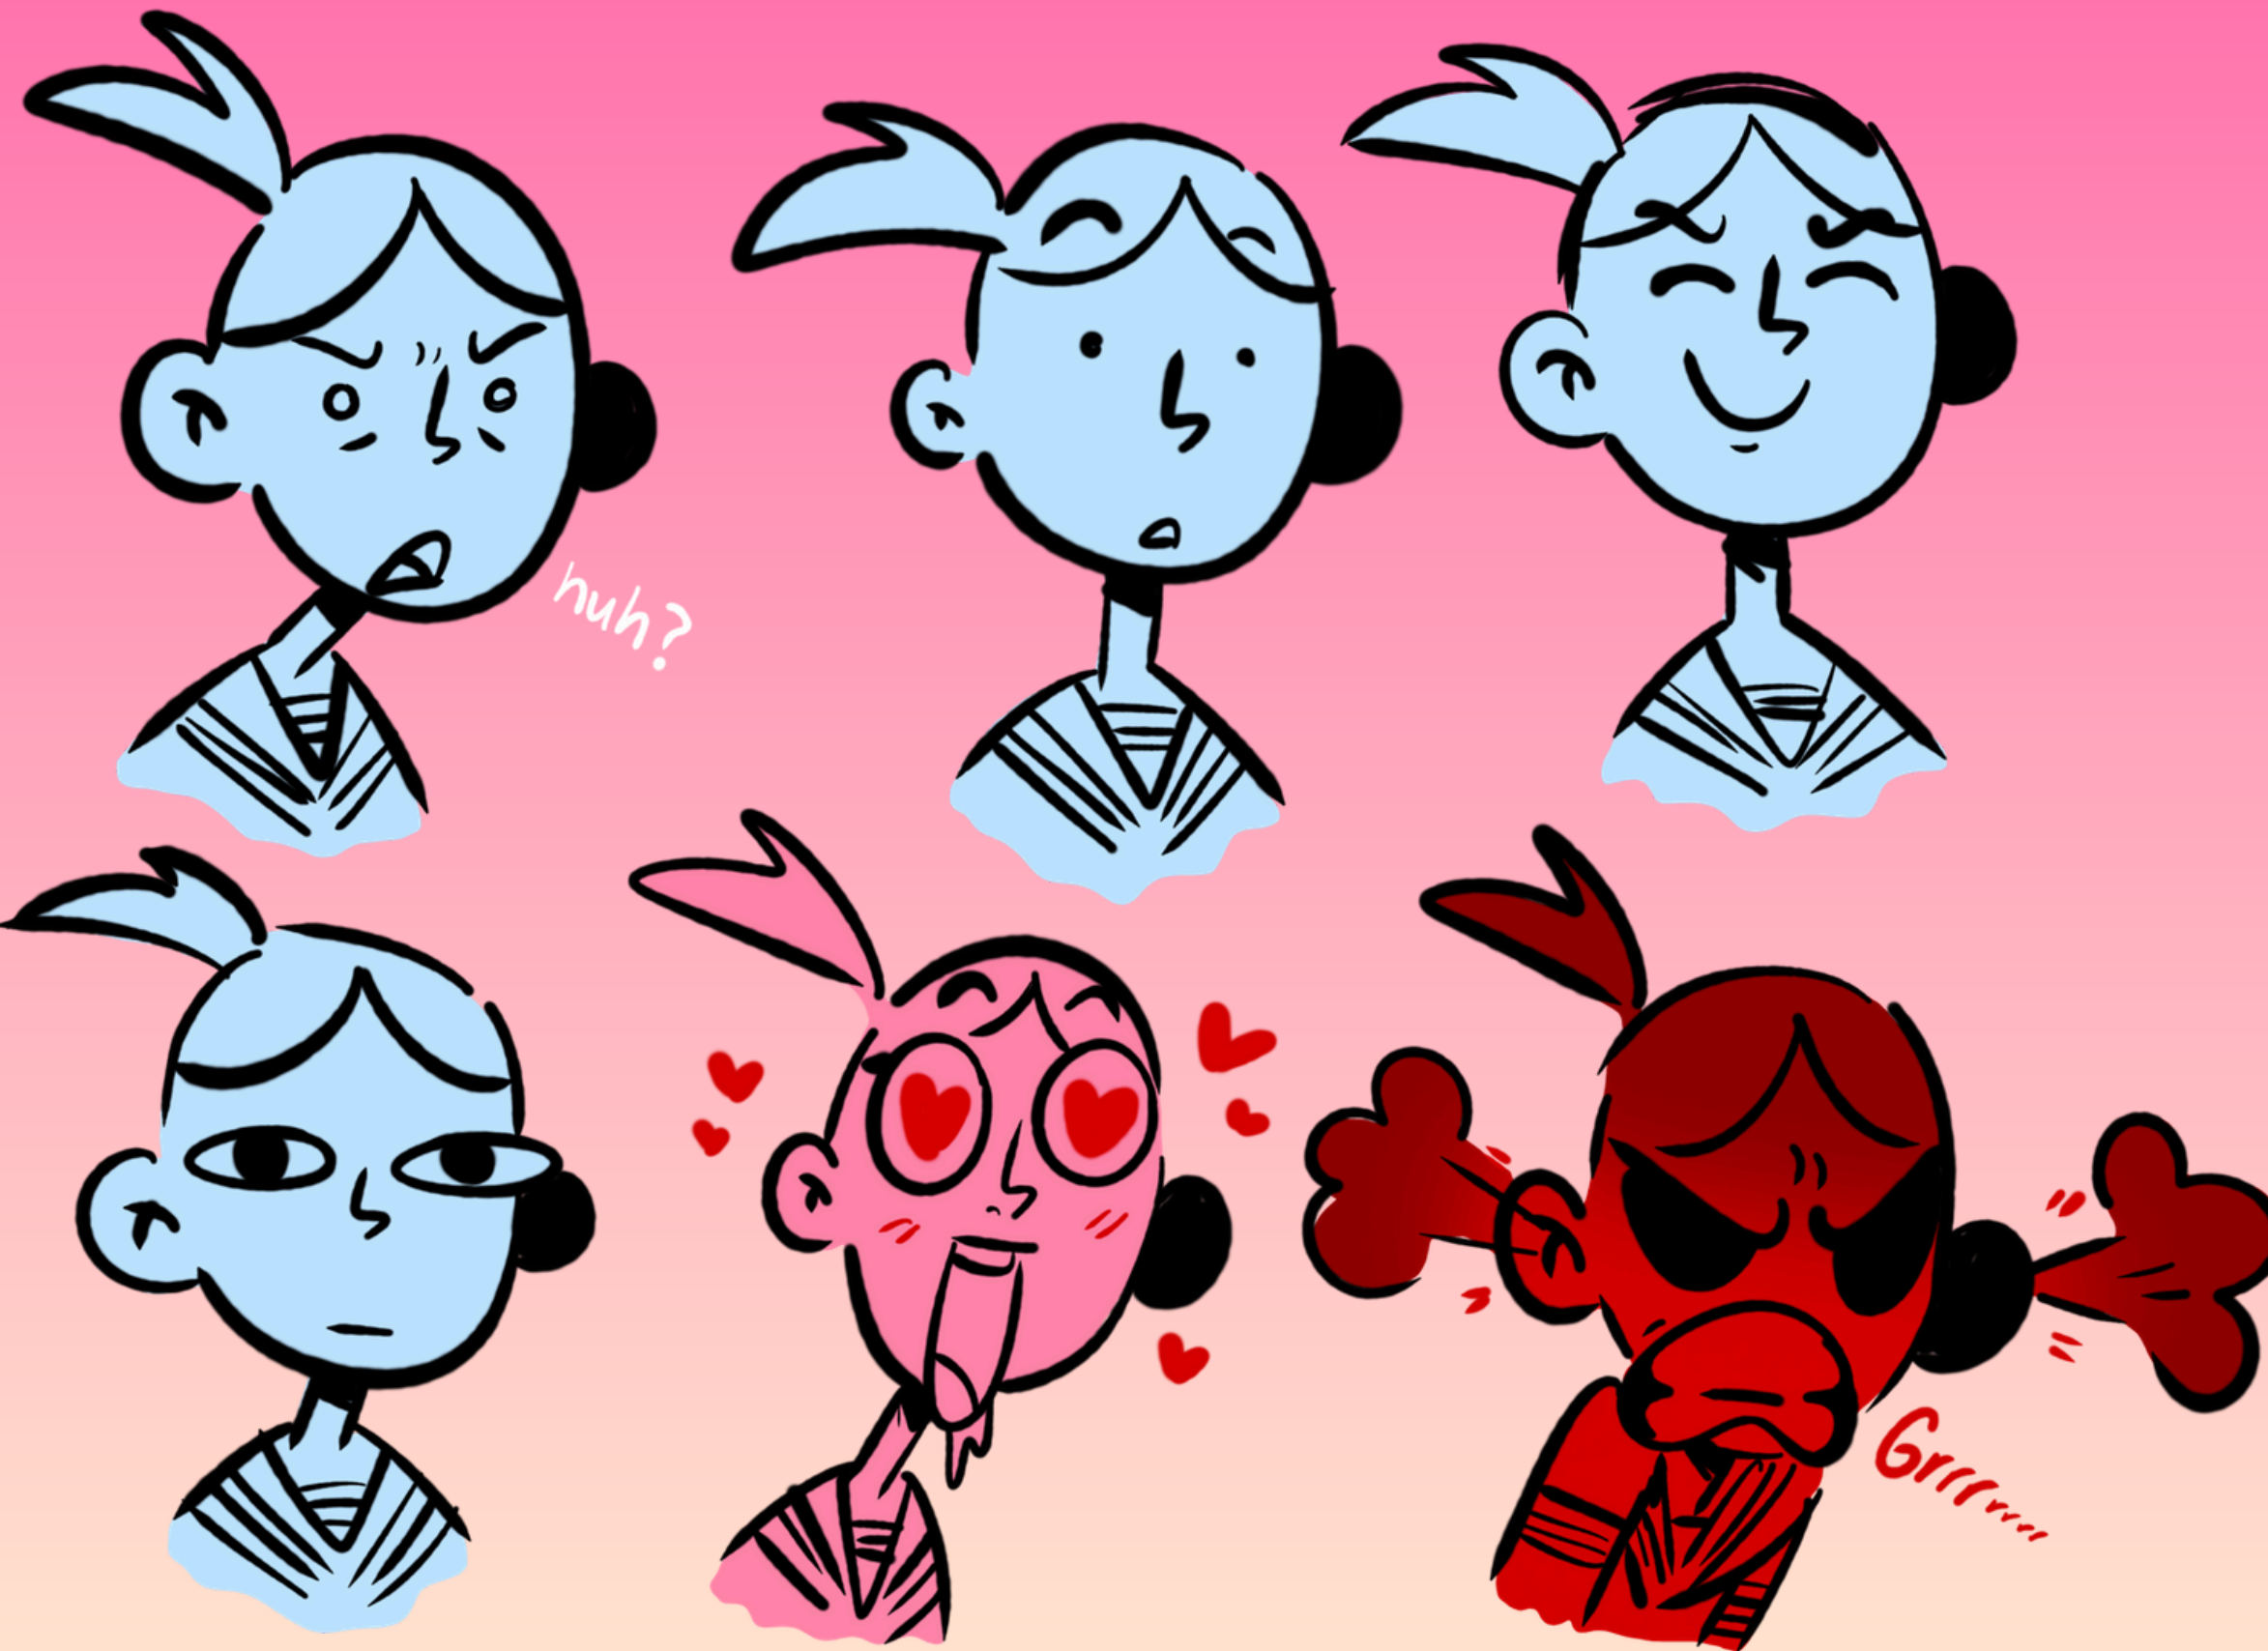

CUPID!

LEAVE ME ALONE!

Creator: Hannah Bennett

Title: "Cupid! Leave me alone!"

Genre: romance/comedy

Technique: 2D - traditional hand drawn

target audience: 12 - 17

Episodes: 12 " 15

LOGLINE & SYNOPSIS:

LOGLINE:

High achieving student, Rei, forms a pact with the angel Cupid to help her distract her rival in order to obtain class president, who coincidentally needs her help in order to gain his wings.

Cupid

Cupid is a helper of love, one of Eros's angels helping others fall in love.

He's a hard-working angel, desperate to earn his wings.

However, an accident involving the wrong arrow causes a human to see him, which could cost him his wings.

Rei Rashima

Rei Rashima is a high achieving high school student, who has no time for romance.

When the role of class president is up for grabs, Rei believes she has this in the bag, until another more popular student wants to go up against her.