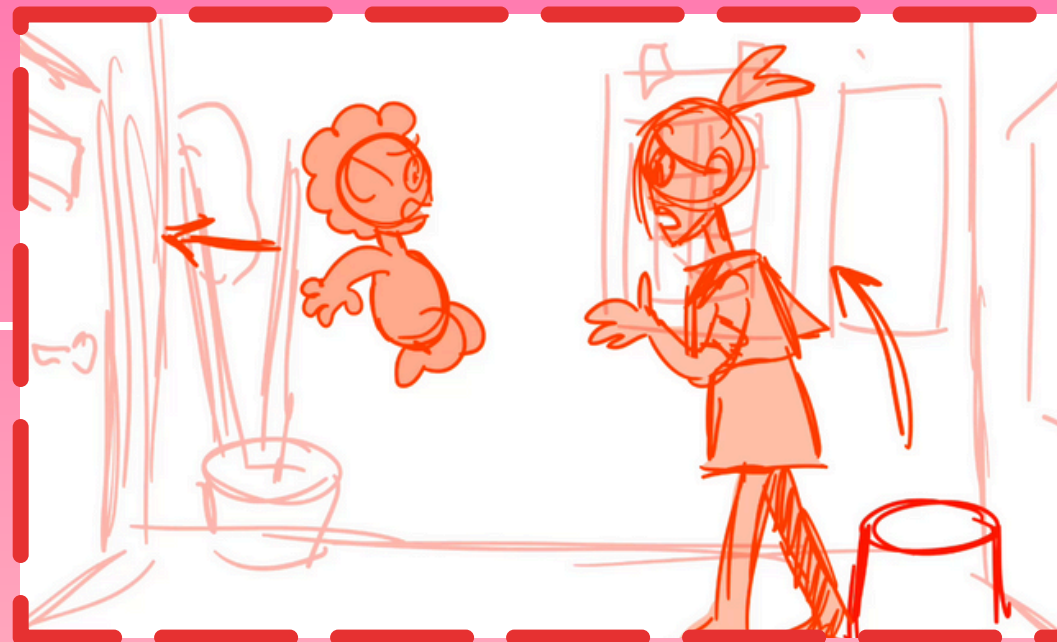

But when Cupid is suddenly introduced to her life, she believes he can help her get class president by using some of his powers.

Minor Characters

♂ Students

♀ Students

Shu Sakamaki

Mr. Hinda

The World

background inspiration

Pilot structure

introducing Rei +
views on love

Rei + Cupid
meet &
come up
with a plan

the plan goes
wrong ...
obvisously

introducing
Cupid

start

End

Colour script